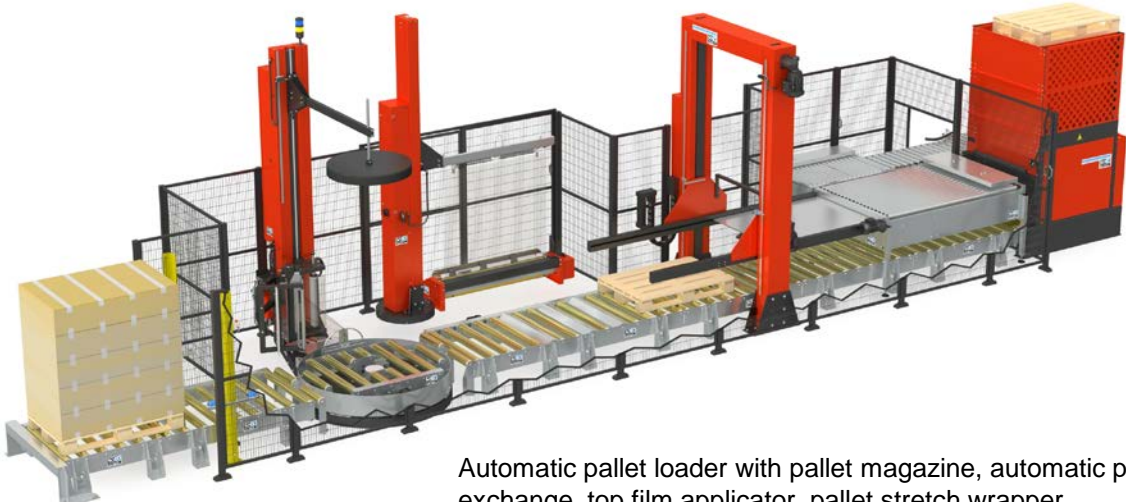

SOCO SYSTEM pallet loader standard examples 2020

Semi-automatic pallet loader

Automatic pallet loader, simple pallet patterns, medium speeds

Automatic pallet loader, complex pallet patterns, medium speeds including conveyor with control system and case turn unit

SOCO SYSTEM pallet loader standard examples 2020

4

Automatic pallet loader, complex pallet patterns, increased speed

5

Automatic pallet loader with pallet magazine and automatic pallet exchange

SOCO SYSTEM pallet loader standard examples 2020

6

Automatic pallet loader with pallet magazine and automatic pallet exchange, high speed

7

Automatic pallet loader with pallet magazine, automatic pallet exchange, top film applicator, pallet stretch wrapper