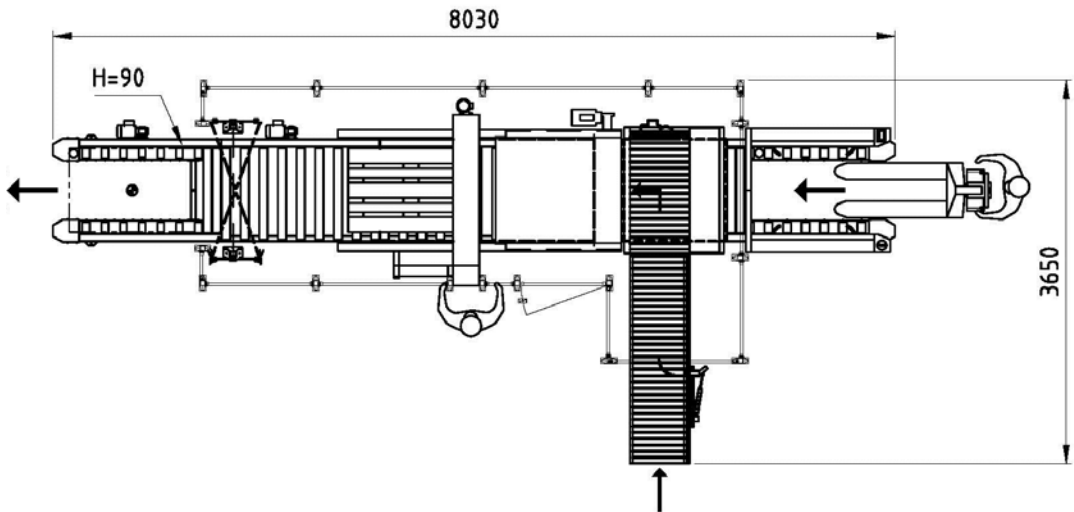

Automatic pallet loader with pallet magazine and automatic pallet exchange